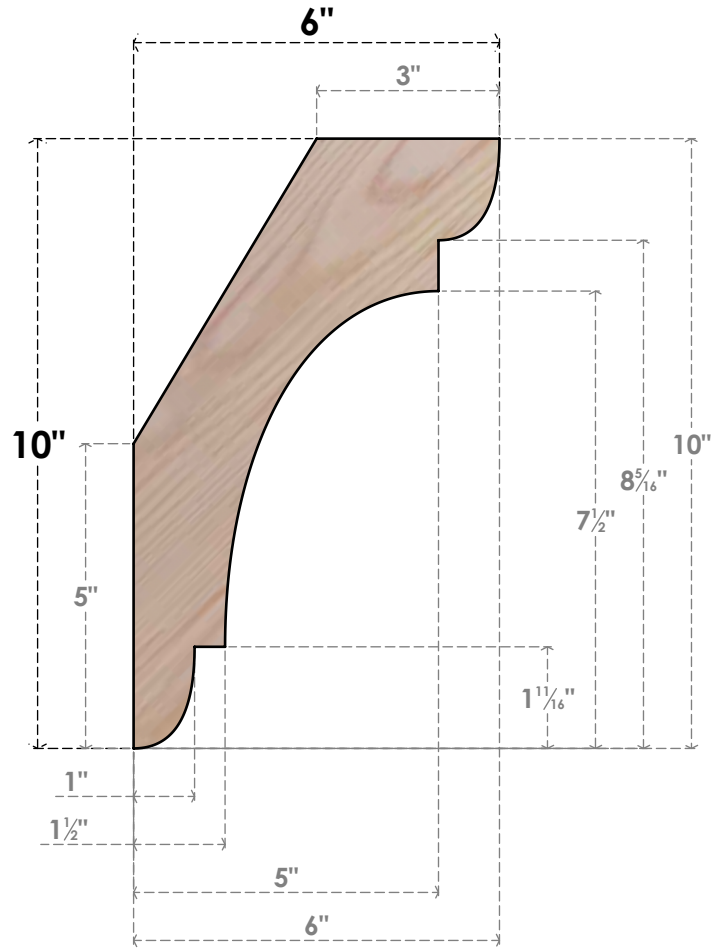

BRC06X06X10OLY00SDF

5 1/2"W X 6"D X 10"H OLYMPIC SMOOTH BRACE, DOUGLAS FIR

SIDE

FRONT

EKENA MILLWORK
 2300 WEST MAIN ST.
 CLARKSVILLE, TX 75426
 TOLL FREE: 866-607-0453
 WWW.EKENAMILLWORK.COM

NOTES

1. INSTALLATION TO BE COMPLETED IN ACCORDANCE WITH MANUFACTURER'S SPECIFICATIONS.
2. DRAWING MAY NOT BE TO SCALE
3. THIS DRAWING IS INTENDED FOR DESIGN AND PLANNING PURPOSES ONLY.
4. ALL INFORMATION CONTAINED HEREIN WAS CURRENT AT THE TIME OF DEVELOPMENT BUT MUST BE REVIEWED AND APPROVED BY THE PRODUCT MANUFACTURER TO BE CONSIDERED ACCURATE.
5. PRODUCTS ARE NOT KILN DRIED. THIS ITEM IS UNIQUE AND WILL CONTAIN THE NATURAL VARIATIONS THAT THE WOOD SPECIES OFFERS. THIS MAY RESULT IN VARIATIONS UP TO 1/4"